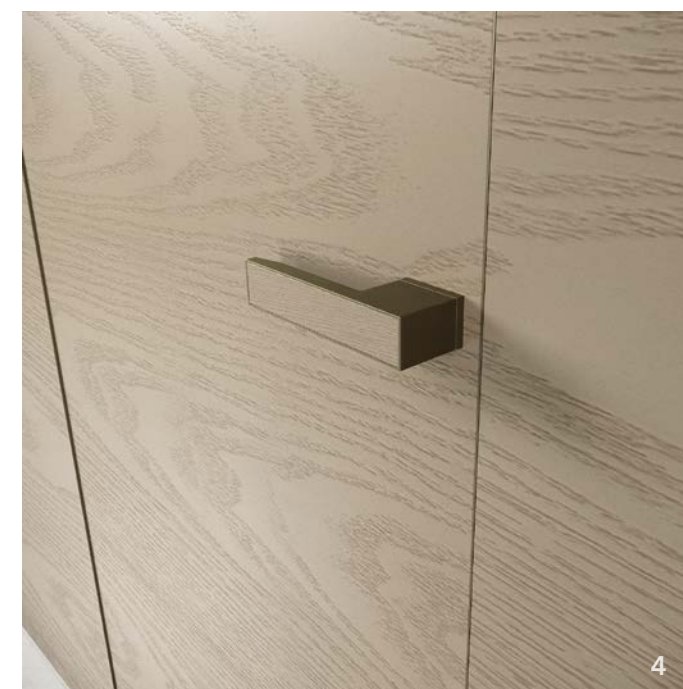

WOOD wall panels and ROCK doors "up-to-ceiling". Frassino Cappuccino natural veneer. Aluminum end face, BIGLINE handle in Champagne Matt color.

Installation system for wall panels WOOD and doors.

ROCK face aluminum profile and BIGLINE handle in one Champagne Matt color.

Complanarity of wall panels and door. BIGLINE handle with insert from a natural veneer in finishing of cloth.