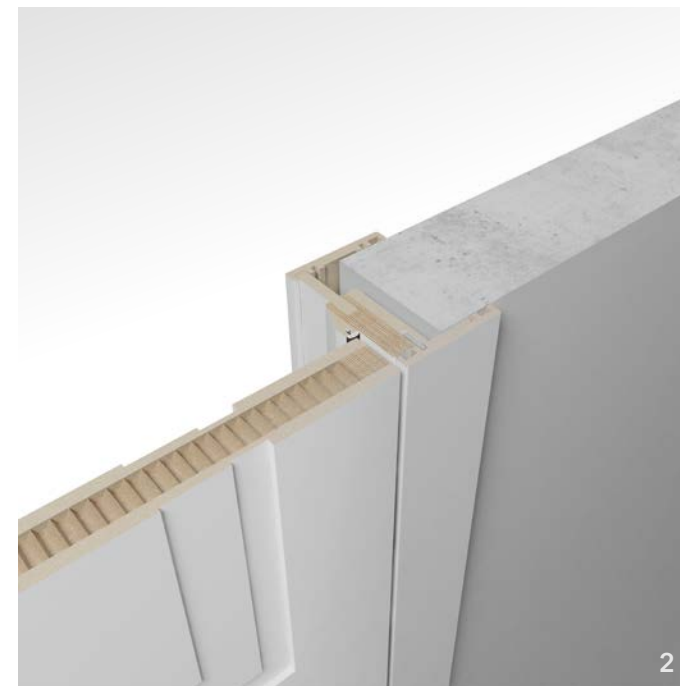

ALDA doors. Strengthened cloths of HDF 10 +10 mm. Opaque Bianco enamel.

UNIDOOR jamb with NP9 casings.

The concealed jamb CHAMELEON for painting.